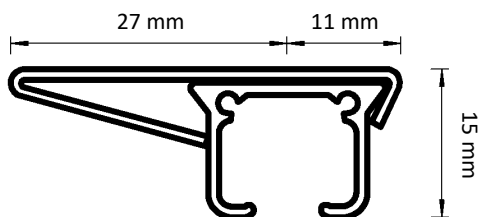

Dimensions illustrated:

- Height from bottom of carrier hole to bottom of track
- Height of bracket
- Length from back of bracket to centre of track
- Length from centre of track to front of bracket
- Height from bottom of track to top of bracket

 <p>Easyfold / Dome Carrier</p> <p>19 mm</p>	 <p>Vanda Wave Carrier</p> <p>10 mm</p>	 <p>Clip Snap Dome Carrier</p> <p>22 mm</p>	 <p>Standard KS Carrier 25mm Hooking Position</p> <p>12 mm</p>
--	--	---	---

Single Adjustable Wall Bracket

Double Adjustable Wall Bracket

Smack Click top fix Bracket

Spring Clip Top Fix Bracket with coverplate

Slimline Single Bracket 7.5 cm

Aluminium Wall Bracket 15 cm Double