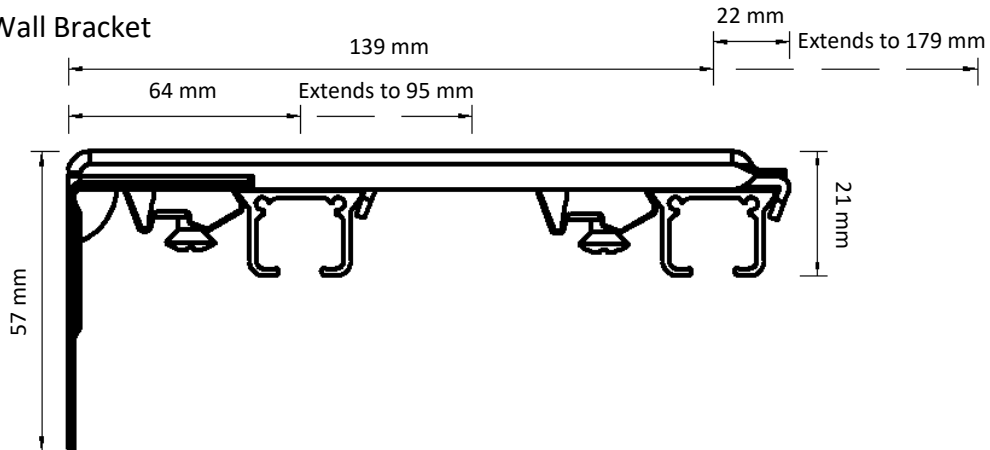

Dimensions illustrated:

- Height from bottom of carrier hole to bottom of track
- Height of bracket
- Length from back of bracket to centre of track
- Length from centre of track to front of bracket
- Height from bottom of track to top of bracket

 <p>Easyfold / Dome Carrier</p> <p>19 mm</p>	 <p>Vanda Wave Carrier</p> <p>10 mm</p>	 <p>Clip Snap Dome Carrier</p> <p>22 mm</p>	 <p>Standard KS Carrier 25mm Hooking Position</p> <p>12 mm</p>
--	--	---	---

Single Adjustable Wall Bracket

Double Adjustable Wall Bracket

Smack Click top fix Bracket

Spring Clip Top Fix Bracket with coverplate

Slimline Single Bracket 7.5 cm

Aluminium Wall Bracket 15 cm Double