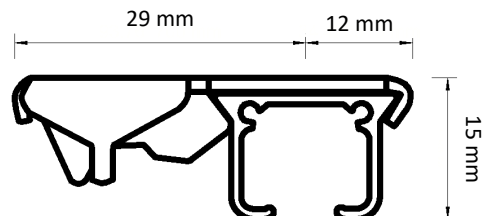

Dimensions illustrated:

- Height from bottom of carrier hole to bottom of track
- Height of bracket
- Length from back of bracket to centre of track
- Length from centre of track to front of bracket
- Height from bottom of track to top of bracket

 <p>Easyfold / Dome Carrier</p> <p>19 mm</p>	 <p>Vanda Wave Carrier</p> <p>10 mm</p>	 <p>Clip Snap Dome Carrier</p> <p>22 mm</p>	 <p>Standard KS Carrier 25mm Hooking Position</p> <p>12 mm</p>
--	--	---	---

Single Adjustable Wall Bracket

Double Adjustable Wall Bracket

Smack Click top fix Bracket

Spring Clip Top Fix Bracket with coverplate

Slimline Single Bracket 7.5 cm

Aluminium Wall Bracket 15 cm Double