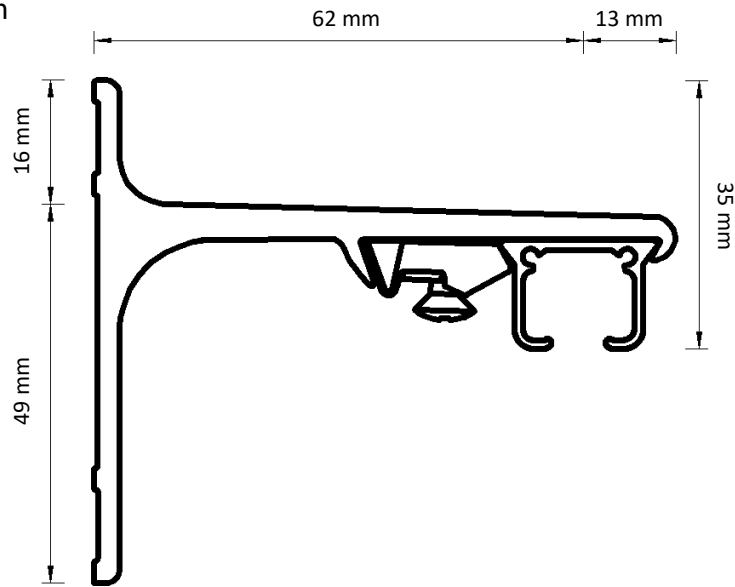

Dimensions illustrated:

- Height from bottom of carrier hole to bottom of track
- Height of bracket
- Length from back of bracket to centre of track
- Length from centre of track to front of bracket
- Height from bottom of track to top of bracket

 <p>Easyfold / Dome Carrier</p> <p>19 mm</p>	 <p>Vanda Wave Carrier</p> <p>10 mm</p>	 <p>Clip Snap Dome Carrier</p> <p>22 mm</p>	 <p>Standard KS Carrier 25mm Hooking Position</p> <p>12 mm</p>
--	--	---	---

Single Adjustable Wall Bracket

Double Adjustable Wall Bracket

Smack Click top fix Bracket

Spring Clip Top Fix Bracket with coverplate

Slimline Single Bracket 7.5 cm

Aluminium Wall Bracket 15 cm Double