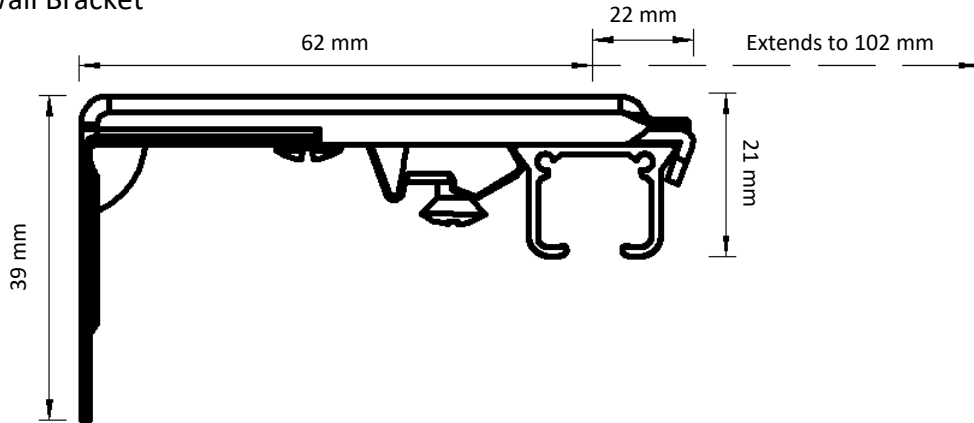

Dimensions illustrated:

- Height from bottom of carrier hole to bottom of track
- Height of bracket
- Length from back of bracket to centre of track
- Length from centre of track to front of bracket
- Height from bottom of track to top of bracket

 <p>Easyfold / Dome Carrier</p> <p>19 mm</p>	 <p>Vanda Wave Carrier</p> <p>10 mm</p>	 <p>Clip Snap Dome Carrier</p> <p>22 mm</p>	 <p>Standard KS Carrier 25mm Hooking Position</p> <p>12 mm</p>
--	--	---	---

Single Adjustable Wall Bracket

Double Adjustable Wall Bracket

Smack Click top fix Bracket

Spring Clip Top Fix Bracket with coverplate

Slimline Single Bracket 7.5 cm

Aluminium Wall Bracket 15 cm Double